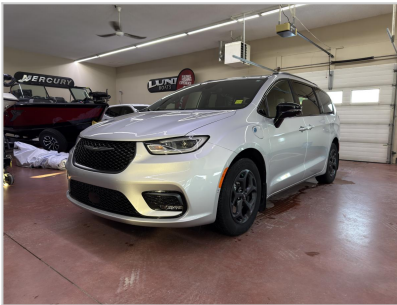

Chrysler Pacifica Hybrid 2024

30,500 Km

ID: 13006845

SPECIFICATIONS

• Make:	Chrysler	• Year:	2024
• Model:	Pacifica Hybrid	• Kilometers:	30,500 Km
• Style / Version:	Premium S Appearance 2WD	• Exterior color:	Silver
• Stock #:	T0231	• Interior color:	Black
• Transmission:	Automatic	• Drive train:	Front-wheel drive
• Engine:	V6 Cyl 3.6 L Litres	• VIN:	2C4RC1S76RR166749

DESCRIPTION

2024 Chrysler Pacifica Hybrid Premium S Appearance 2WD for sale

DEALER DEMO!!! S APPEARENCE PACKAGE SUNROOF POWER MEMORY EXTERIOR MIRRORS AUTO-DIMMING REARVIEW MIRROR HEATED/COOLED FRONT SEATS AND MUCH MORE!!! Nipawin Chrysler Dodge has been serving the Nipawin - Tisdale - Melfort - Carrot River - Choiceland - Prince Albert area faithfully since 1972. We have a long history of excellent customer satisfaction reliable products and friendly - personable staff. Call us today and see how we can make your next automotive experience your best!